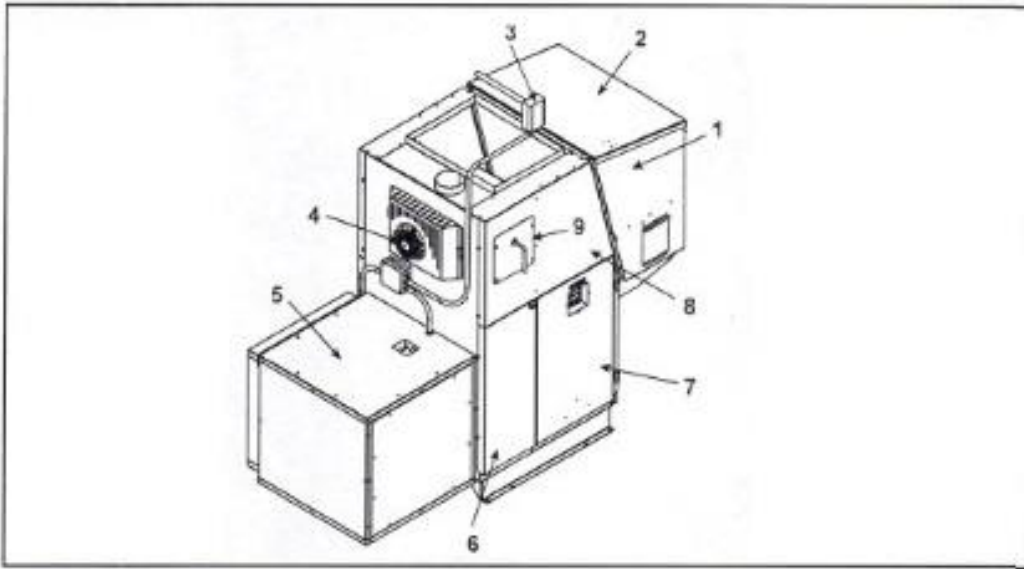

Harman PF120 Pellet Furnace Parts List

ITEM	Description	PART NUMBER
1	Hopper Assembly	1-10-73807A
2	Hopper Lid Assembly	1-10-73491A
	Spring Catch	1-00-00927
	Hopper Lid Catch	2-00-72166B
	Hinge, Hopper Lid	3-31-73325
	Gasket, Hopper Lid	1-00-00248
	Gasket, Hopper Throat	3-44-677185
3	Fan Control / High limit	3-20-23139
4	Combustion Blower	3-21-08639
	Mounting Plate	1-10-73416
	Grommets & Spacers	1-00-960026
	Fan Blade, 4 3/4" Single Paddle (Combustion Blower)	3-21-00661
	Comb Blower Mounting Screws	1-00-53483208
	Comb Blower Heat Shield	2-00-73339
5	Filter box kit	1-00-73421A
6	Bottom Cover	2-00-73338-15S
		2-00-73340-15S
7	Ash Door	1-10-73814-15A
8	Top Cover	2-00-73411-15S
		2-00-73412-15S
9	Shaker Cover	2-00-73335-15S
	Shaker Weldment	1-10-73354
	Shaker Chains	1-00-003027
	Gasket, Chain shaker	3-44-08100-2