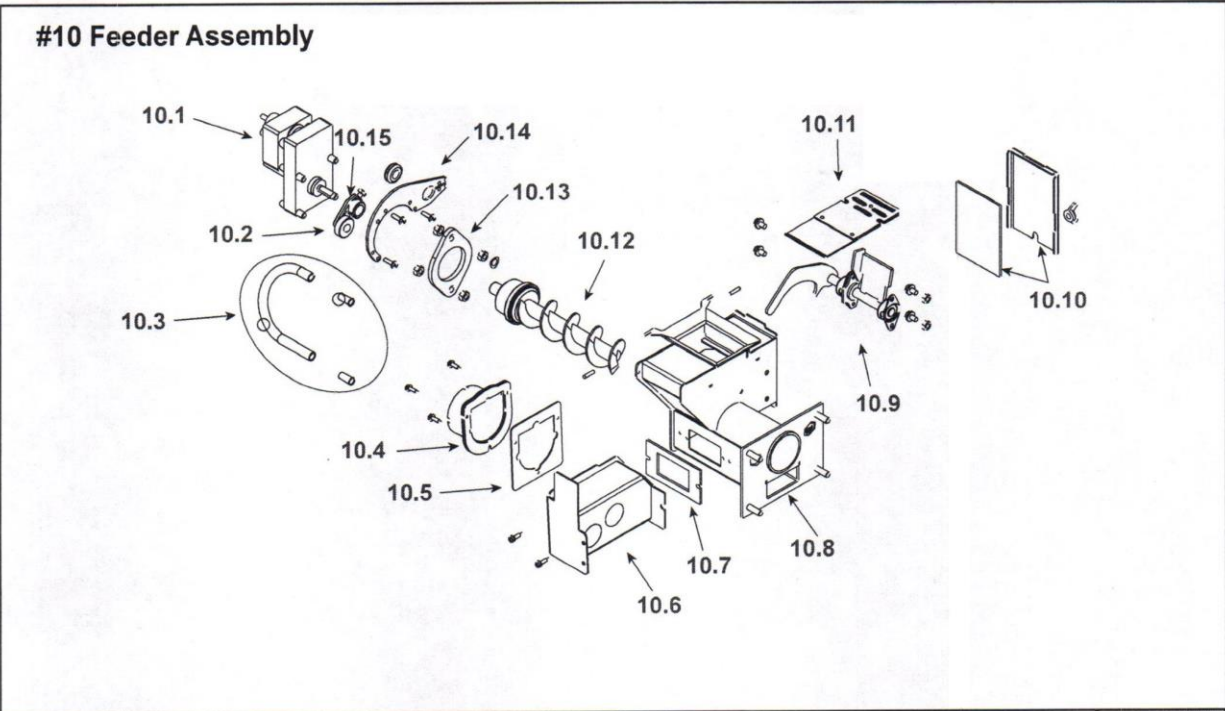

ITEM	Description	PART NUMBER
10.1	Pellet Feeder Gear Motor, 10 RPM	3-20-02524
10.2	UL Feeder Cam	3-31-3014
10.3	Feeder Air Crossover Kit	1-00-67900
	9MM Silicone Tube	1-00-511427
10.4	Pellet Air Intake Assembly	1-10-06810A
10.5	Gasket Feeder Air Intake	3-44-72224-6
10.6	UL Feeder Air Intake	1-10-73811W
10.7	Gasket Ultra Air Intake	3-44-677160-10
10.8	Ultra Feeder Weldment	1-10-73504
10.9	UL Feeder Pusher Arm	1-10-677187W
	Pillow Block	3-31-3614087-4
10.10	Gasket, UL Feeder Cover	1-00-677122
10.11	Slide Plate Assembly	1-10-677121A
10.12	UL Feeder Auger Assembly	3-50-00565
10.13	Bearing Flange w/Hardware	1-00-04035
10.14	UL Feeder Gear Motor Bracket w/Grommet	1-00-247406
10.15	UL Feeder Cam Block	3-00-677154